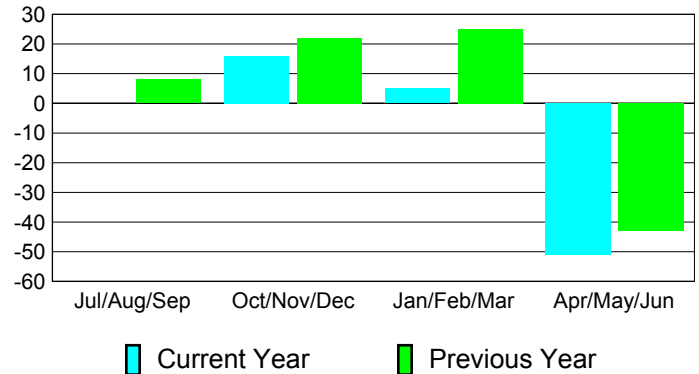

Gender Comparison 2010-2011

Jul/Aug/Sep

Oct/Nov/Dec

Jan/Feb/Mar

Apr/May/June

Male

Female