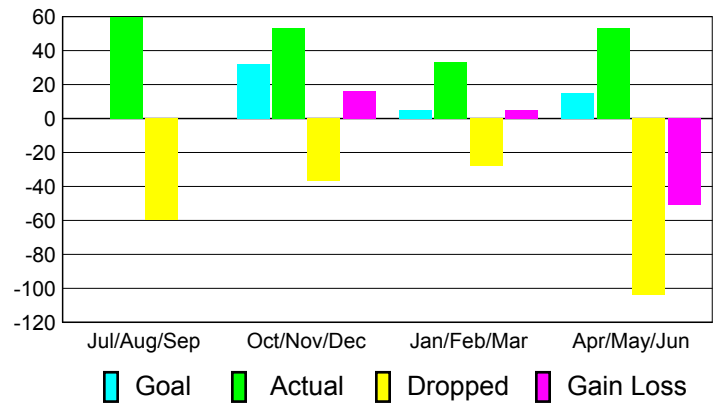

### YTD Status Quo Clubs 2010-2011

Status Quo Clubs Compared to Status Quo Members

## MEMBERSHIP

**Membership Results  
2010-2011**

**Membership  
2009-2010**

Month	Net Memb Goal	Actual New Memb	Actual Dropped Memb	Gain/Loss of Memb	Gain/Loss of Memb
Jul/Aug/Sep	0	60	-60	0	8
Oct/Nov/Dec	32	53	-37	16	22
Jan/Feb/Mar	5	33	-28	5	25
Apr/May/June	15	53	-104	-51	-43
<b>Totals</b>	<b>52</b>	<b>199</b>	<b>-229</b>	<b>-30</b>	<b>12</b>

### Membership Results 2010-2011

Goal, New, Dropped, Gain/Loss

### Comparison of Membership Gain/Loss

Current Year Compared to the Previous Year