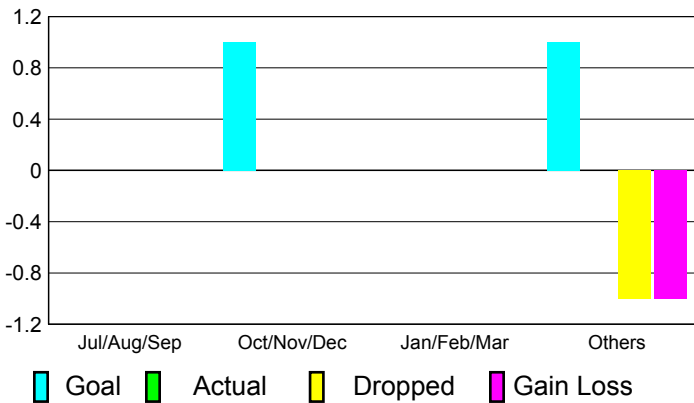

## CLUBS

**Club Results  
2010-2011**

**Clubs  
2009-2010**

Month	New Club Goal	Actual New Clubs	Actual Dropped Clubs	Gain/Loss of Clubs	Gain/Loss of Clubs
Jul/Aug/Sep	0	0	0	0	0
Oct/Nov/Dec	1	0	0	0	0
Jan/Feb/Mar	0	0	0	0	0
Apr/May/June	1	0	-1	-1	0
<b>Totals</b>	<b>2</b>	<b>0</b>	<b>-1</b>	<b>-1</b>	<b>0</b>

### Club Results 2010-2011

Goal, New, Dropped, Gain/Loss

### Comparison of Club Gain/Loss

Current Year Compared to the Previous Year